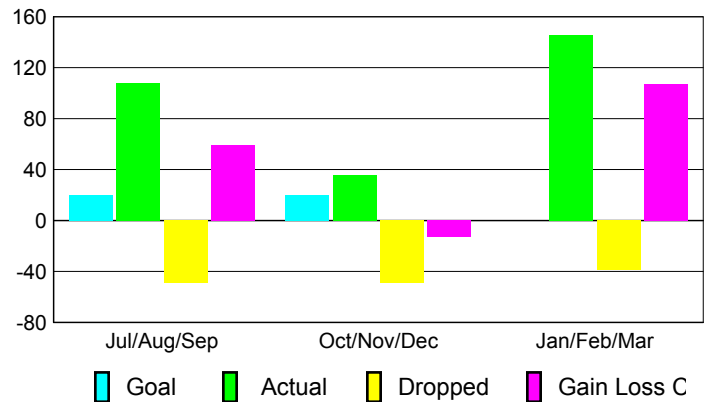

Membership Results 2009-2010

Goal, New, Dropped, Gain/Loss

Comparison of Membership Gain/Loss

Current Year Compared to the Previous Year