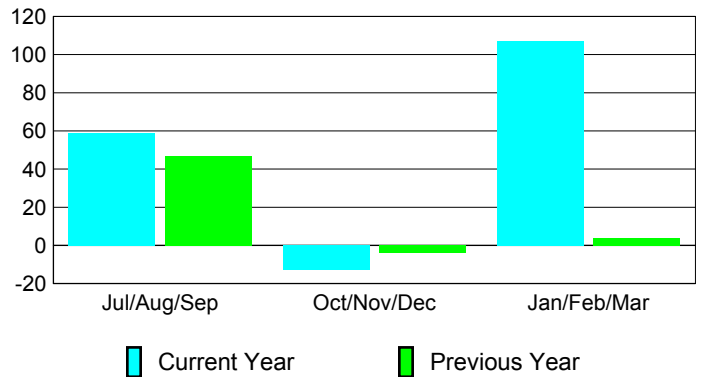

Membership Results 2009-2010

Membership 2008-2009

Month	Net Memb	Actual New	Actual Dropped	Gain/Loss of	Gain/Loss of
	Goal	Mem	Mem	Mem	Mem
Jul/Aug/Sep	20	108	-49	59	47
Oct/Nov/Dec	20	36	-49	-13	-4
Jan/Feb/Mar	0	146	-39	107	4
Totals	40	290	-137	153	47

Membership Results 2009-2010

Goal, New, Dropped, Gain/Loss

Comparison of Membership Gain/Loss

Current Year Compared to the Previous Year

Gender Comparison 2009-2010

Jul/Aug/Sep

Oct/Nov/Dec

Jan/Feb/Mar