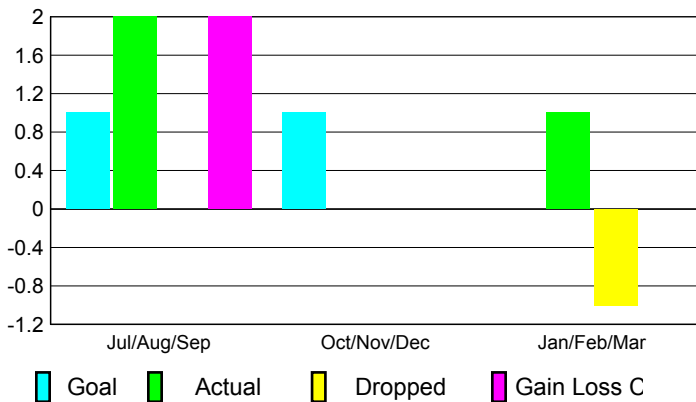

2009-2010 GMT Quarterly Report for District (or Undistricted) **District 301A1**

GMT: Doctor DATUK K NAGARATNA

Location: PHILIPPINES

GMT CA: 5

CLUBS

Club Results 2009-2010

Clubs 2008-2009

Month	New Club	Actual New	Actual Dropped	Gain/Loss of	Gain/Loss of
	Goal	Clubs	Clubs	Clubs	Clubs
Jul/Aug/Sep	1	2	0	2	0
Oct/Nov/Dec	1	0	0	0	0
Jan/Feb/Mar	0	1	-1	0	0
Totals	2	3	-1	2	0

Club Results 2009-2010

Goal, New, Dropped, Gain/Loss

Comparison of Club Gain/Loss

Current Year Compared to the Previous Year

YTD Status Quo Clubs 2009-2010

Status Quo Clubs Compared to Status Quo Members

MEMBERSHIP